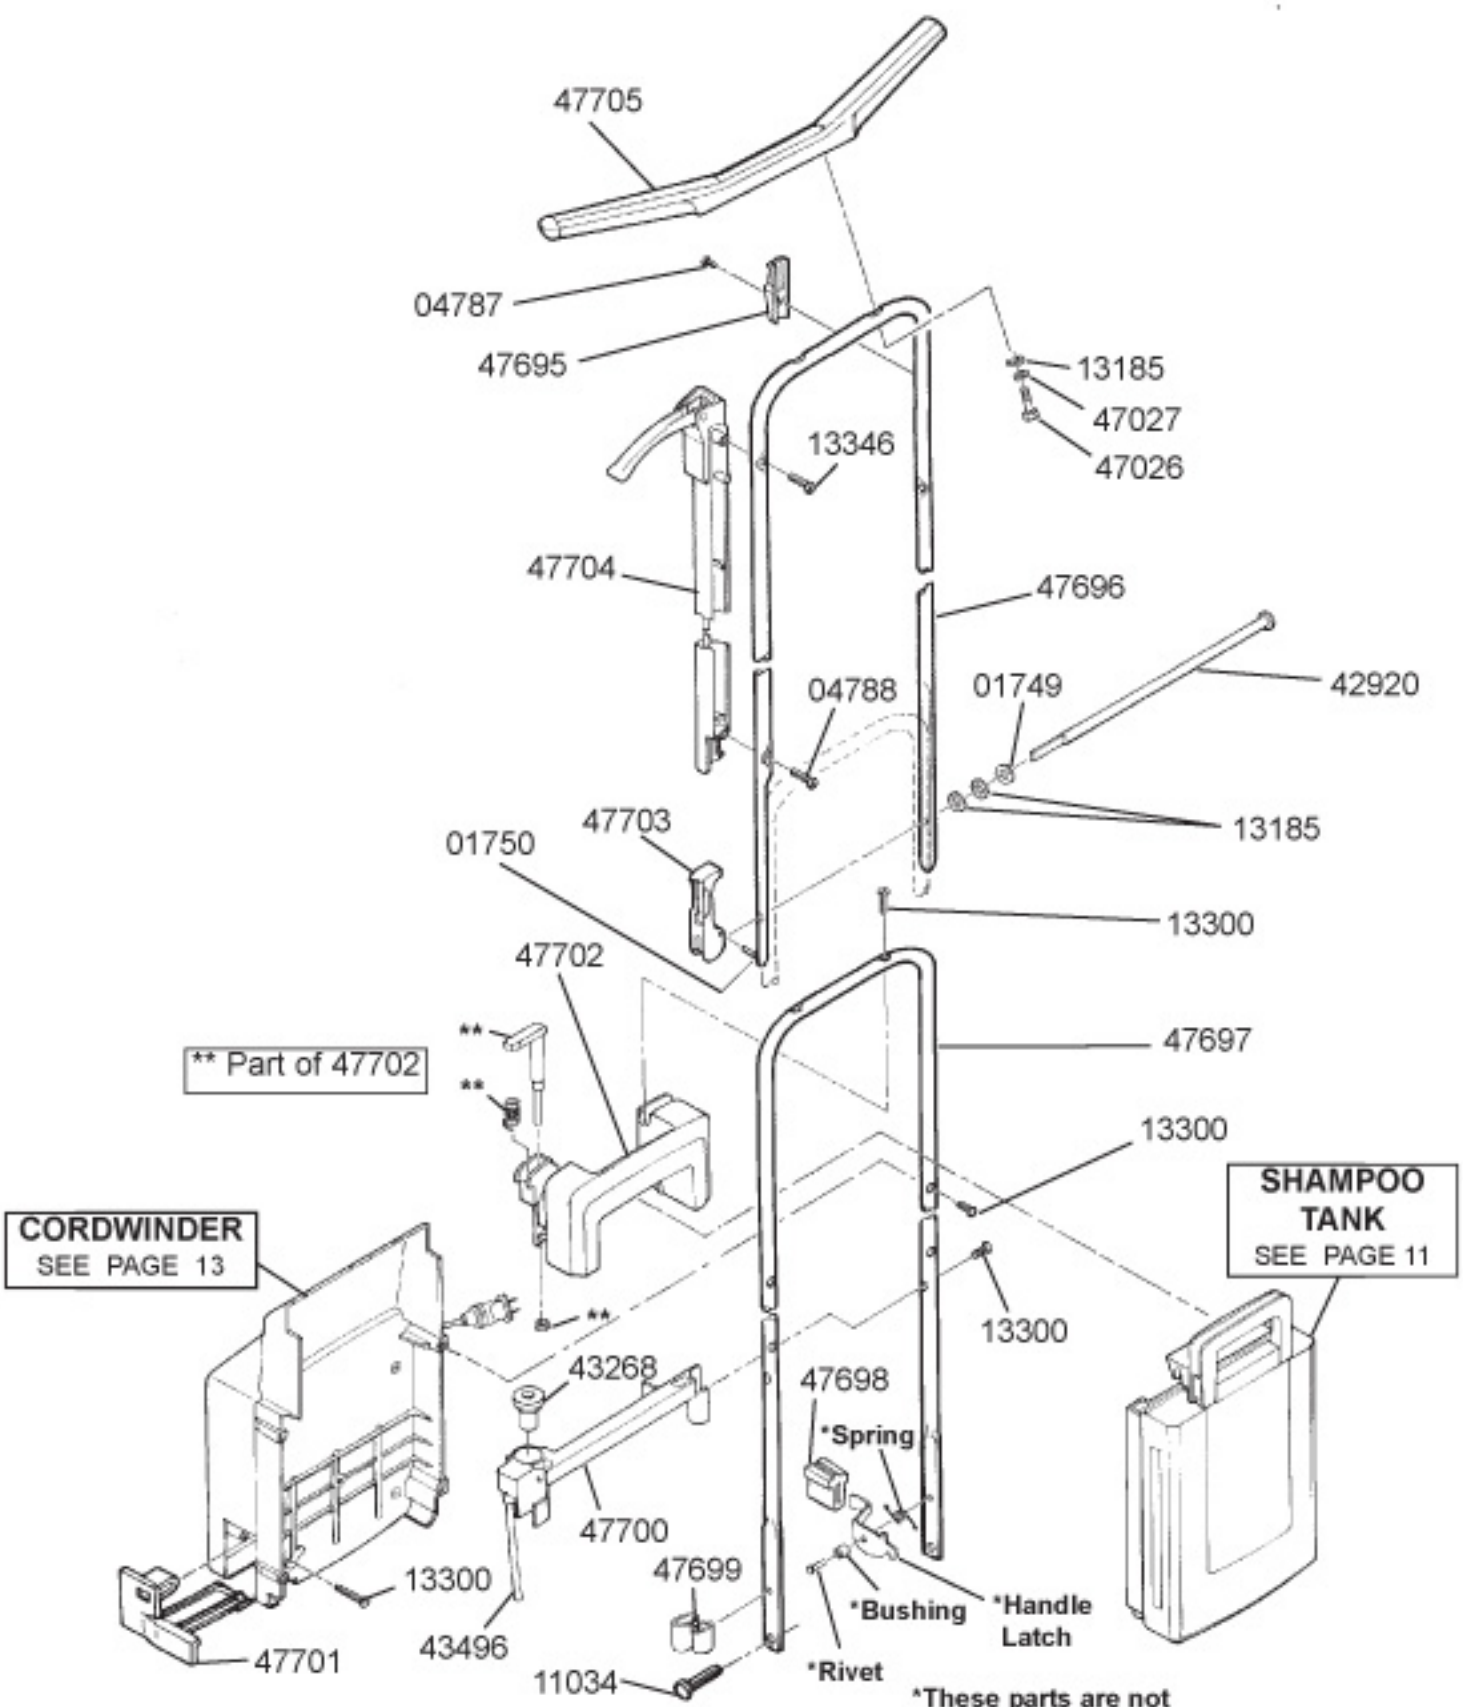

HANDLE ASSEMBLY

** Part of 47702

CORDWINDER
SEE PAGE 13

SHAMPOO TANK
SEE PAGE 11

*These parts are not replaceable - included with Lower Handle 47697